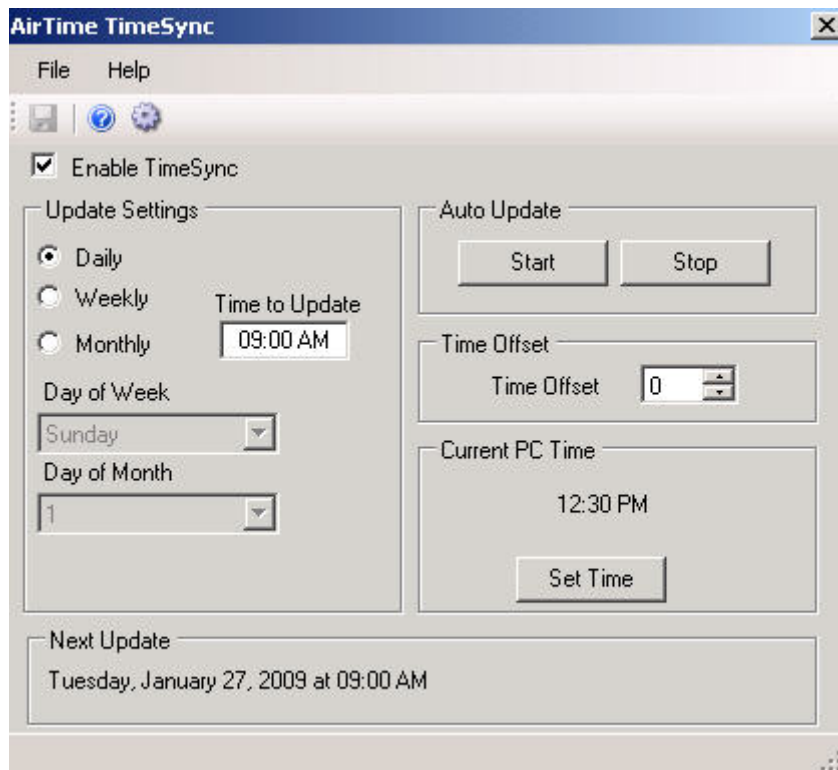

Main Screen