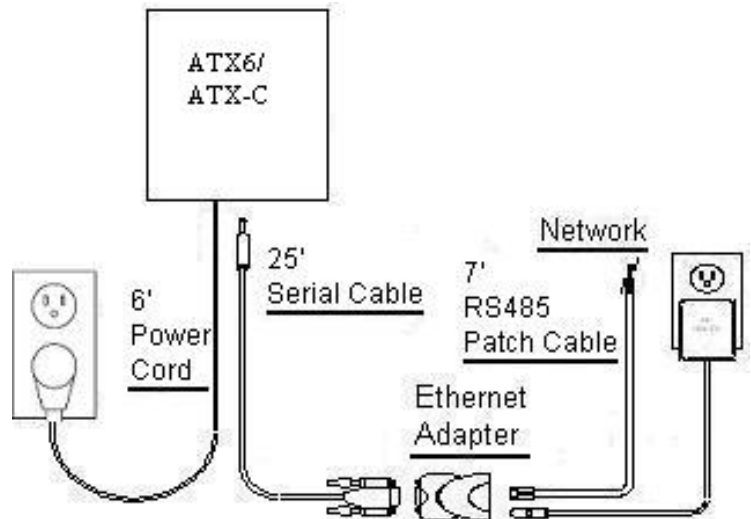

PC Requirements

- Internet Requirements .....Microsoft Internet Explorer 6.0 SP1 or later (prerequisite for .NET Framework)
- RAM .....Minimum: 256 MB (512 MB if running Vista). Recommended: 512 MB or higher (1 GB if running Vista)
- Hard Disk Space .....100 MB free space
- Network .....Ethernet Network card for Ethernet communications
- CD-ROM .....Available CD-ROM drive for installation media
- Video .....SVGA with at least 800x600 screen resolution
- Processor .....Pentium III Compatible or higher, Minimum: 500 MHz, Recommended: 1 GHz or higher
- Operating Systems .....Windows Server 2003 SP1, Windows XP Home or Professional SP2, Windows Vista Home Premium, Business or Ultimate
- Prerequisite Software.....Microsoft .NET Framework 3.5 (installs automatically if not on computer).

Warranty

One year limited warranty on defects in material or workmanship.

Installation

1. Connect Cable
2. Install CD
3. Install and connect TXTOSER
4. Locate and assign IP Address to TXTOSER
5. Perform manual update and confirm that ATX6 is synchronized
6. Enter time frequency (daily, weekly or monthly) for updates to occur.
7. If network traffic or processes on your PC cause updates to be somewhat slow you can add 1 to 9 seconds to the time sent by selecting the correct number of seconds to add (Offset).

Lathem
200 Selig Drive, SW
Atlanta, Georgia 30336
(800) 241-4990 | www.lathem.com

Copyright © 2009 Lathem Time Corporation. All rights reserved. Information believed to be accurate at time of printing, but is subject to change without notice. Lathem, AirTime, and their respective logos are registered trademarks of Lathem Time Corporation.