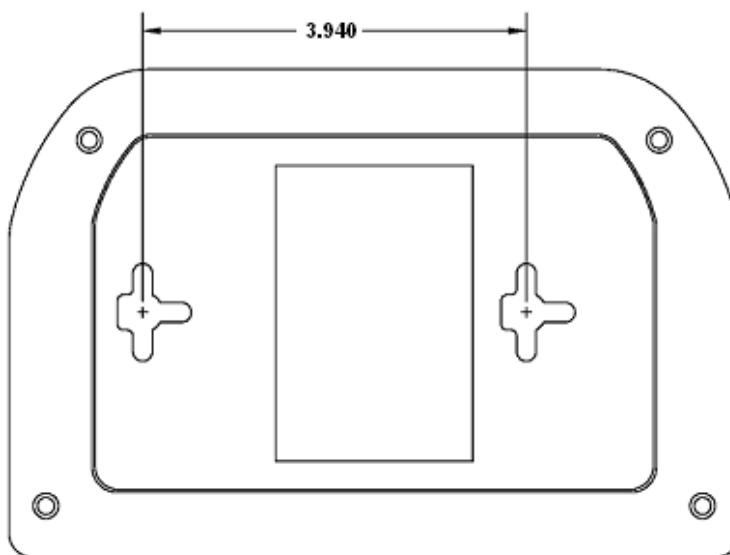

Specifications

- Frequency..... 452 MHz
- Channels..... 1x10 = 10
- RS485 Connection..... D - / D + terminal block
- Relay Connection ..... Terminal block
- Relay Rating ..... 10 VA max / 0.5 A max switch current
- Dimensions ..... 6.5" wide x 3.8" tall x 2" deep
- Weight..... 0.6 pounds
- Operating Temperature ..... 0 ~ + 50°C

Warranty

One year limited warranty on defects in material or workmanship.

Lathem
200 Selig Drive, SW
Atlanta, Georgia 30336
(800) 241-4990 | www.lathem.com

Copyright © 2009 Lathem Time Corporation. All rights reserved. Information believed to be accurate at time of printing, but is subject to change without notice. Lathem and AirTime registered trademarks of Lathem Time Corporation. Simplex is a registered trademark of Tyco.