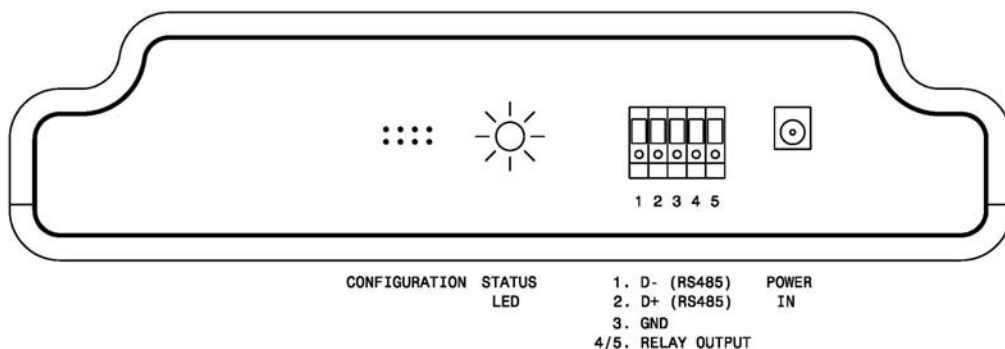

### Operation

When connected to AC power, the AT-MSX automatically powers up and an LED on the case bottom begins flashing every 2 seconds indicating that the AT-MSX is waiting to receive an AirTime radio signal. Once the signal is received, the unit sets its internal clock to exact time and the LED starts flashing once per second indicating normal operation. The unit transmits the Lathem RS485 digital signal once per minute to provide time synchronization to other Lathem devices. It also closes the dry relay contact for two (2) seconds once per day at 23 hours 59 minutes and 58 seconds to provide a synchronization time reference signal to external third party devices such as an intercom system.

### Physical

The AT-MSX contains an internal microprocessor and internal UHF radio receiver housed inside an impact resistant keyhole wall mount plastic enclosure. The bottom of the enclosure features a five (5) place terminal block connector for wiring to external devices, a green LED signal reception indicator, four (4) position program jumpers, and power port for an external AC power adaptor.

**Specifications**

- Frequency..... 452 MHz
- Channels..... 1x10 = 10
- RS485 Connection..... D - / D + terminal block
- Relay Connection ..... Terminal block
- Relay Rating ..... 10 VA max / 0.5 A max switch current
- Dimensions ..... 6.5" wide x 3.8" tall x 2" deep
- Weight..... 0.6 pounds
- Operating Temperature ..... 0 ~ + 50°C